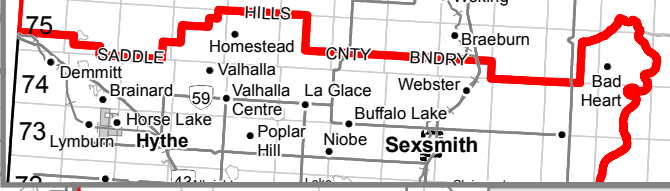

55 CENTRAL PEACE-NOTLEY
 ENACTED PROVINCIAL ELECTORAL DIVISION
 DEC 2017

0 20 40 KM

PRODUCED: DEC 2017

DETAIL MAP 1

DETAIL MAP 2

DETAIL MAP 3

55
Central Peace-Notley