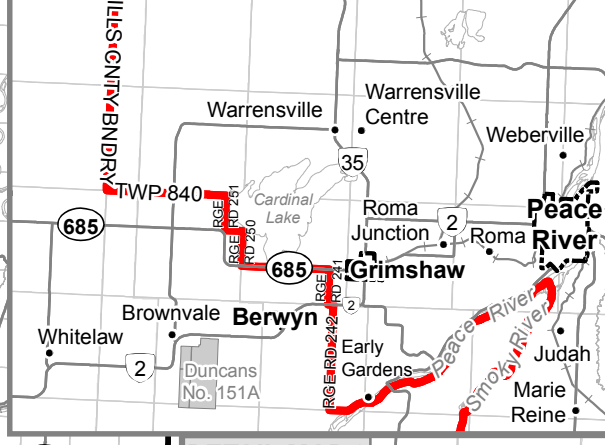

55 CENTRAL PEACE-NOTLEY
 ENACTED PROVINCIAL ELECTORAL DIVISION
 DEC 2017

0 20 40 KM

PRODUCED: DEC 2017

DETAIL MAP 1

DETAIL MAP 2

DETAIL MAP 3

55
Central Peace-Notley